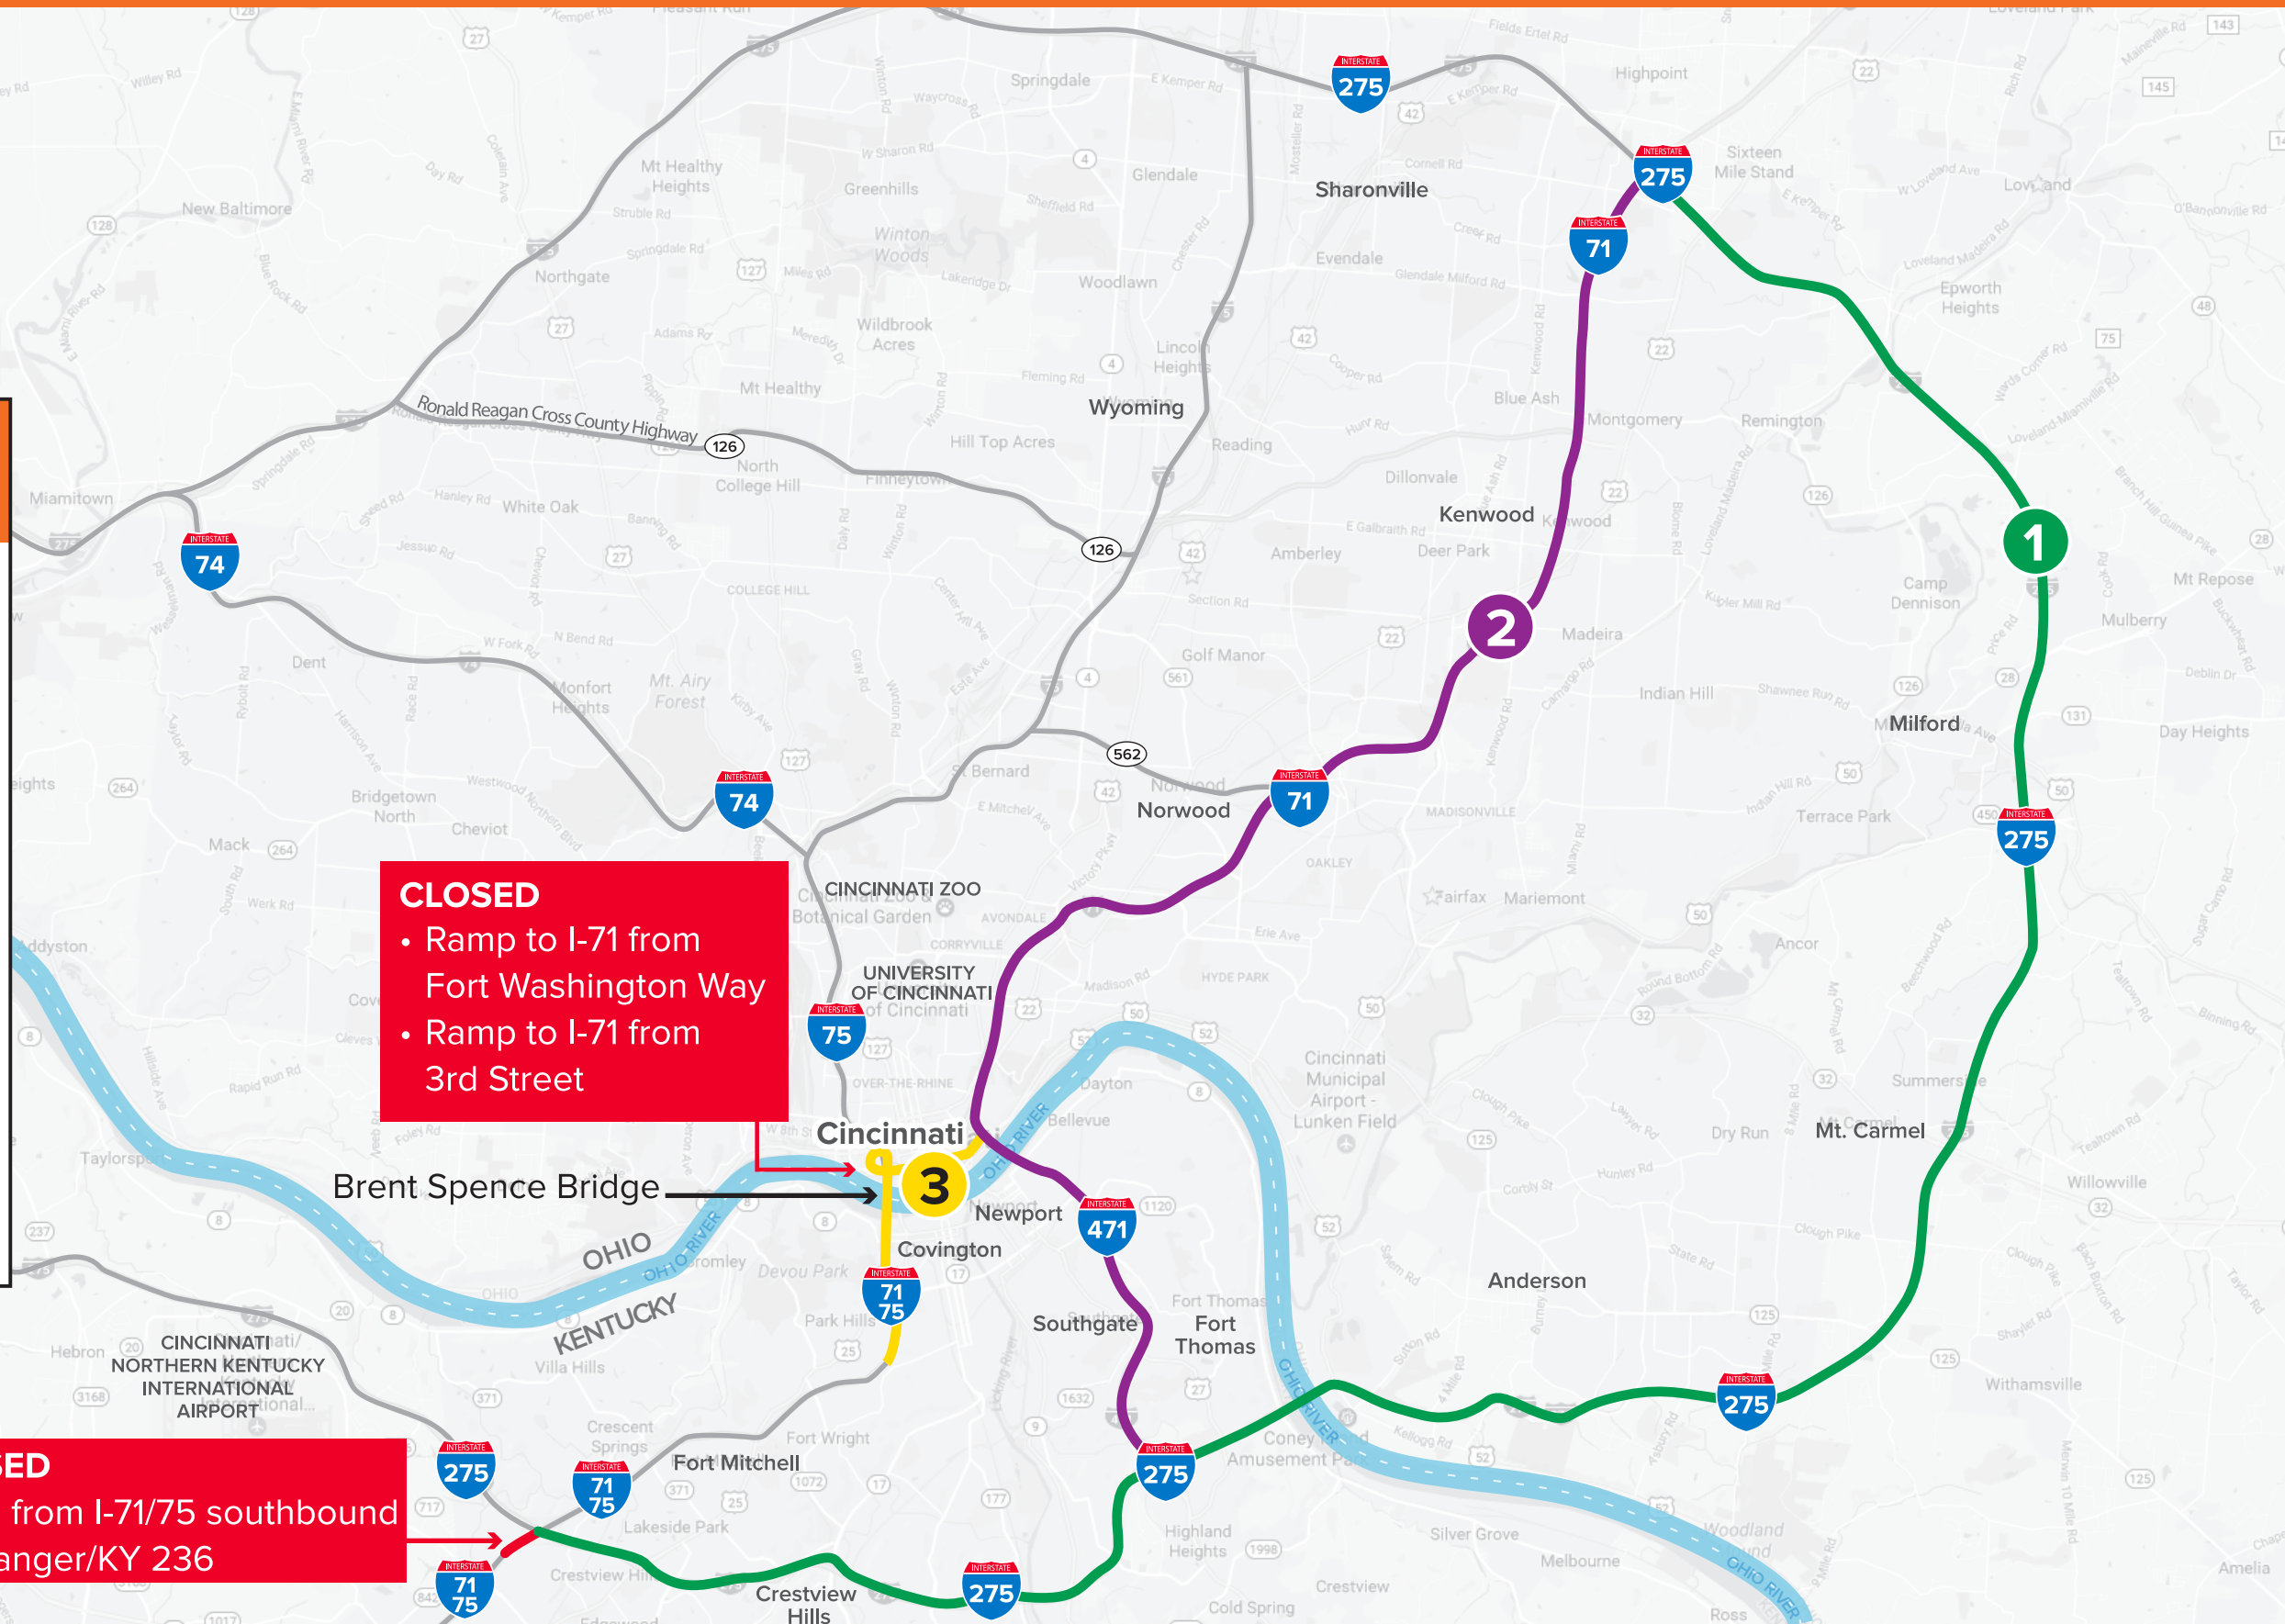

I-71 Alternate Route and Detour Map

ALTERNATE AND DETOUR ROUTES

1 ROUTE 1

Follow I-275

2 ROUTE 2

Follow I-471

3 ROUTE 3 (southbound only)

I-71 Southbound
to I-75 Northbound
to Ezzard Charles
to I-75 Southbound

CLOSED

- Ramp to I-71 from Fort Washington Way
- Ramp to I-71 from 3rd Street

CLOSED

Ramp from I-71/75 southbound
to Erlanger/KY 236

Visit us online:
brentspence2017.org